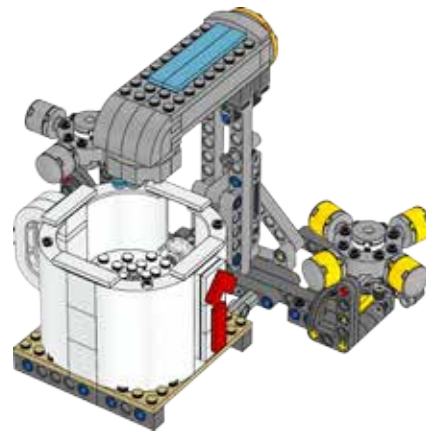

FIRST® LEGO® League 2017 Pre-Pack overview

Pump Addition

Sludge Cake

Dirty Water

Coach Pin

Rain

Penalty

Big Water

Pump System

Fountain

Flower

Faucet and Cup

Filter

New Pipe

Broken Pipe

Optional Loop

Underground Pipe

Tripod

Water Well

Manhole Cover

Water Treatment

Sewer Axles

Toilet

Plant Blocks

Slingshot Water Purifier

Minifigure