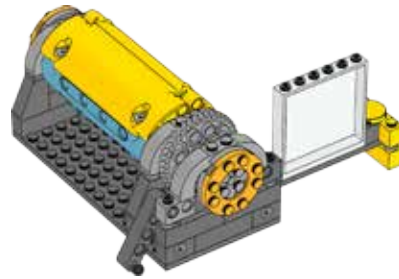

FIRST® LEGO® League 2017 Pre-Pack overview

Pump Addition

Sludge Cake

Dirty Water

Coach Pin

Rain

Penalty

Big Water

Pump System

Fountain

Flower

Faucet and Cup

Filter

New Pipe

Broken Pipe

Optional Loop

Underground Pipe

Tripod

Water Well

Manhole Cover

Water Treatment

Sewer Axles

Toilet

Plant Blocks