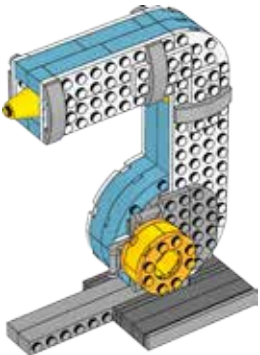

FIRST® LEGO® League 2017 Pre-Pack overview

Pump Addition

Sludge Cake

Dirty Water

Coach Pin

Rain

Penalty

Big Water

Pump System

Fountain

Flower

Faucet and Cup

Filter

New Pipe

Broken Pipe

Optional Loop

Underground Pipe

Tripod

Water Well

Manhole Cover

Water Treatment

Sewer Axles

Toilet

Plant Blocks