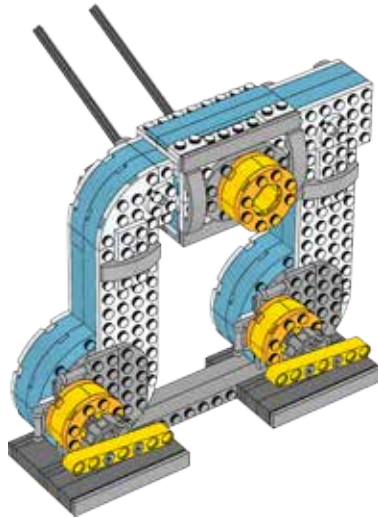

FIRST® LEGO® League 2017 Pre-Pack overview

Pump Addition

Sludge Cake

Dirty Water

Coach Pin

Rain

Penalty

Big Water

Pump System

Fountain

Flower

Faucet and Cup

Filter

New Pipe

Broken Pipe

Optional Loop

Underground Pipe

Tripod

Water Well

Manhole Cover

Water Treatment

Sewer Axles

Toilet

Plant Blocks

Sewer Bearings

Curb

Water Target

Barrier

Ramp

Rain Cloud

House

Fire truck